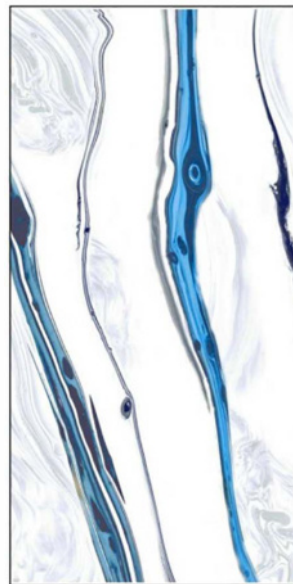

## ESPEN GREY

SIZE :  
600x1200MM

RANDOM  
■■■■

Available In | 600x600mm  
800x800mm | 800x1600mm

**Glossy**  
COLLECTION

Glossy  
COLLECTION

## EMILIANA AQUA

SIZE :  
600x1200MM

RANDOM  
■■■■

Available In | 600x600mm  
800x800mm | 800x1600mm

**Glossy**  
COLLECTION

**Glossy**  
COLLECTION