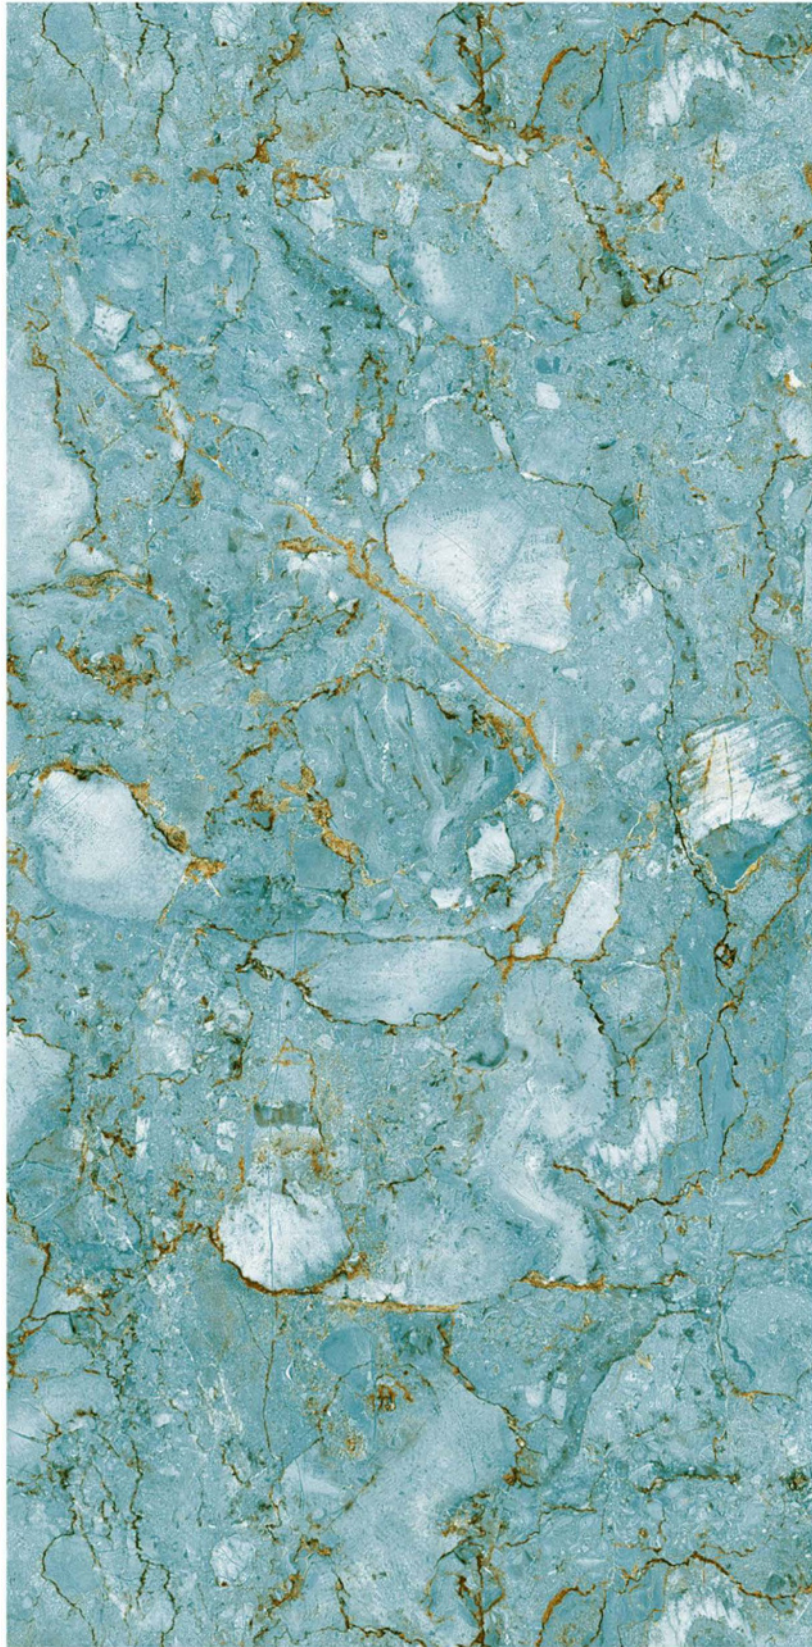

## ALEXINA BLUE

SIZE :  
600x1200MM

RANDOM  
■■■■

Available In | 600x600mm  
800x800mm | 800x1600mm

**Glossy**  
COLLECTION

Glossy