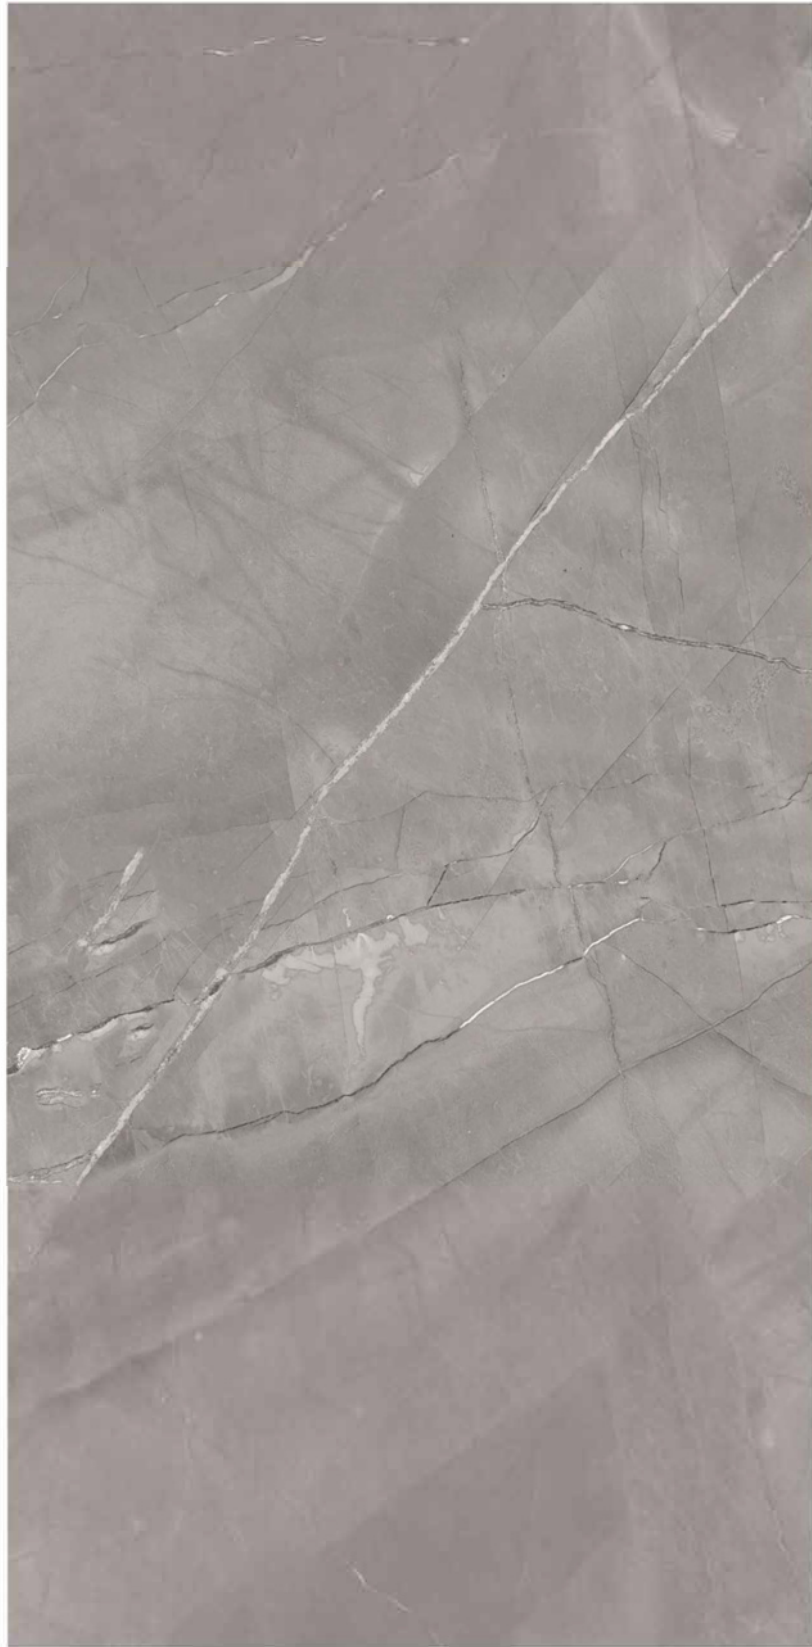

## ARMANI AXIS BIANCO

SIZE :  
600x1200MM

RANDOM  
■■■■

Available In | 600x600mm  
800x800mm | 800x1600mm

**Glossy**  
COLLECTION

Glossy  
COLLECTION