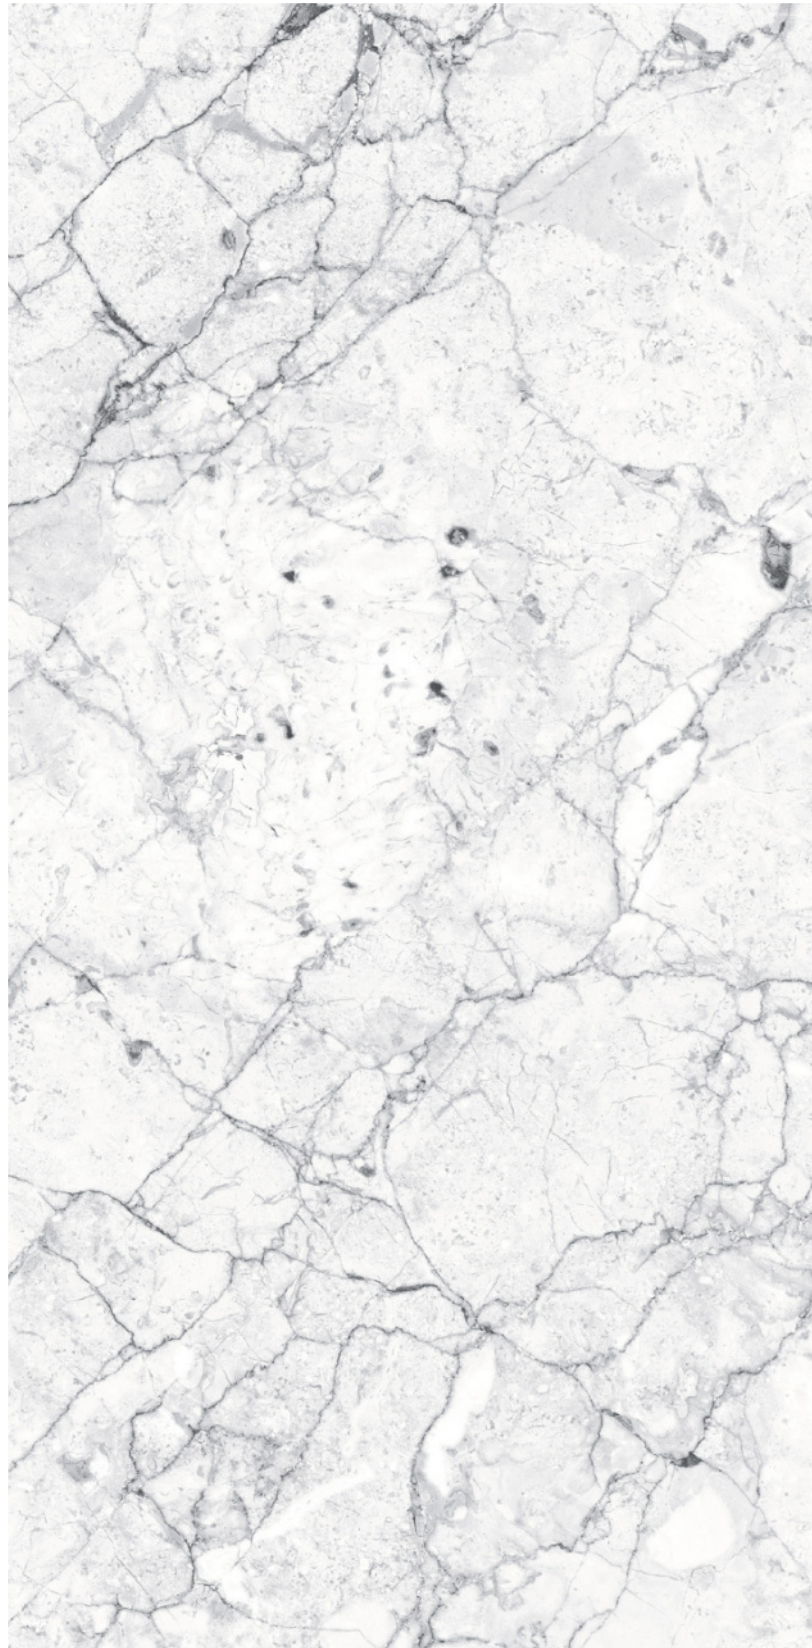

## DOMINO ONYX

SIZE :  
600x1200MM

RANDOM

Available In | 600x600mm  
800x800mm | 800x1600mm

**Glossy**  
COLLECTION

**Glossy**  
COLLECTION