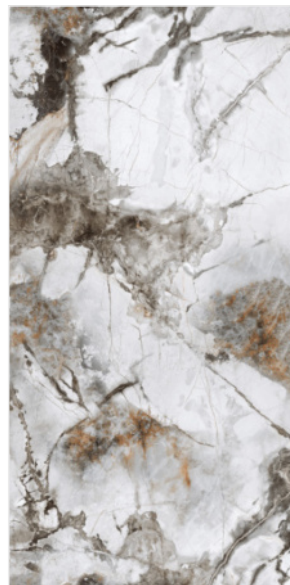

Available In | 600x600mm
800x800mm | 800x1600mm

Glossy
COLLECTION