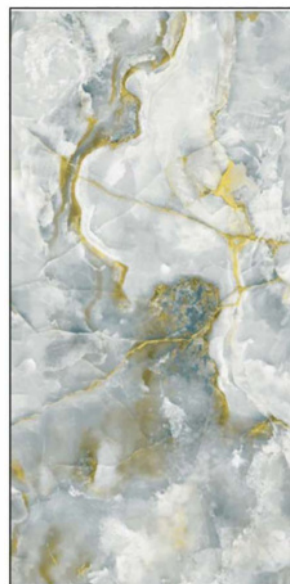

Available In | 600x600mm
800x800mm | 800x1600mm

Glossy
COLLECTION