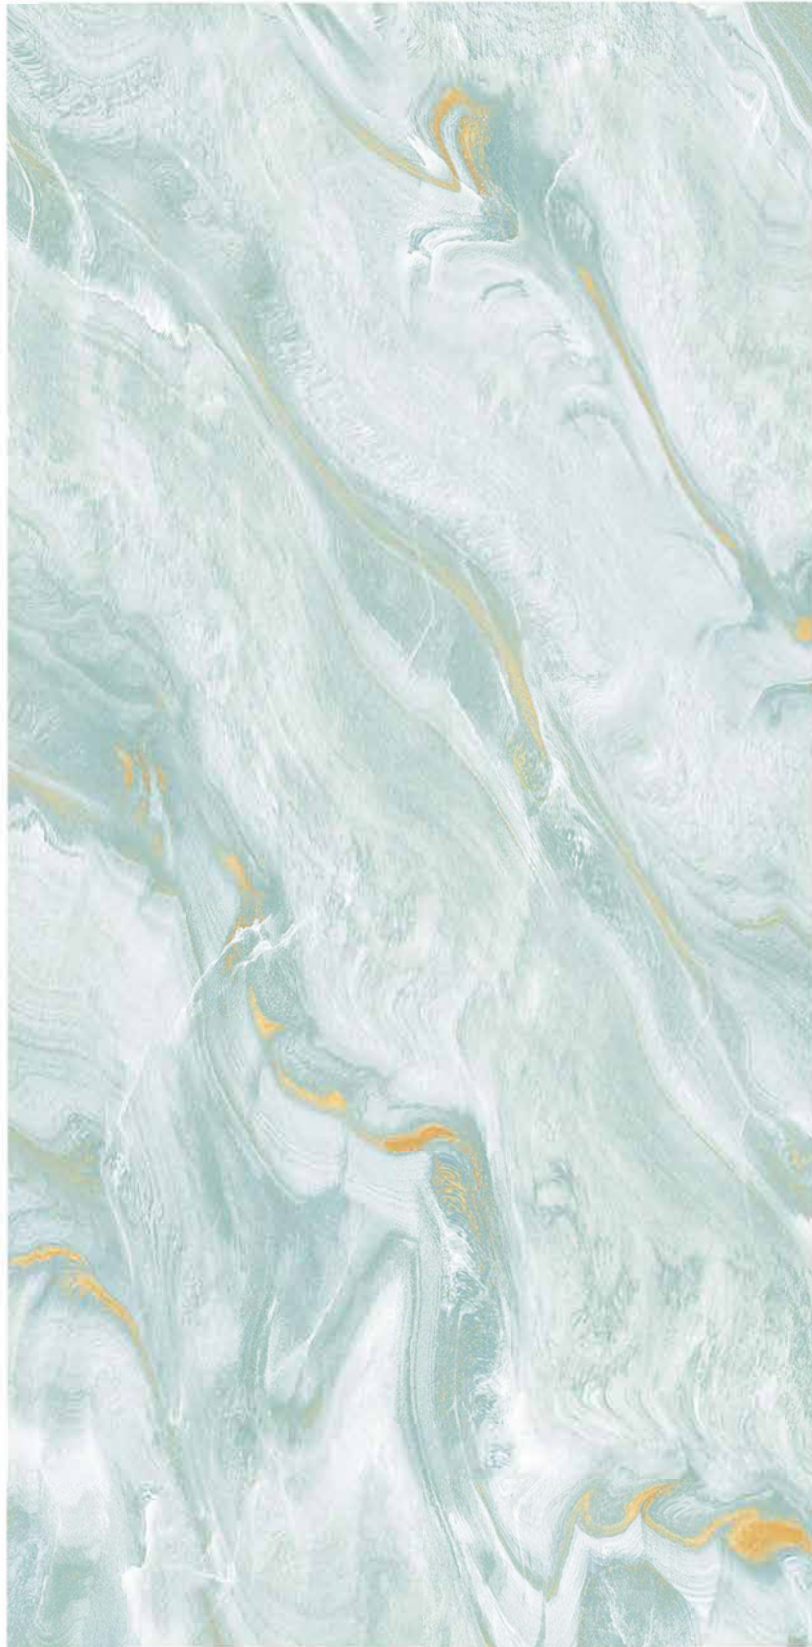

## FOREST AQUA

SIZE :  
600x1200MM

RANDOM

Available In | 600x600mm  
800x800mm | 800x1600mm

**Glossy**  
COLLECTION

Glossy  
COLLECTION