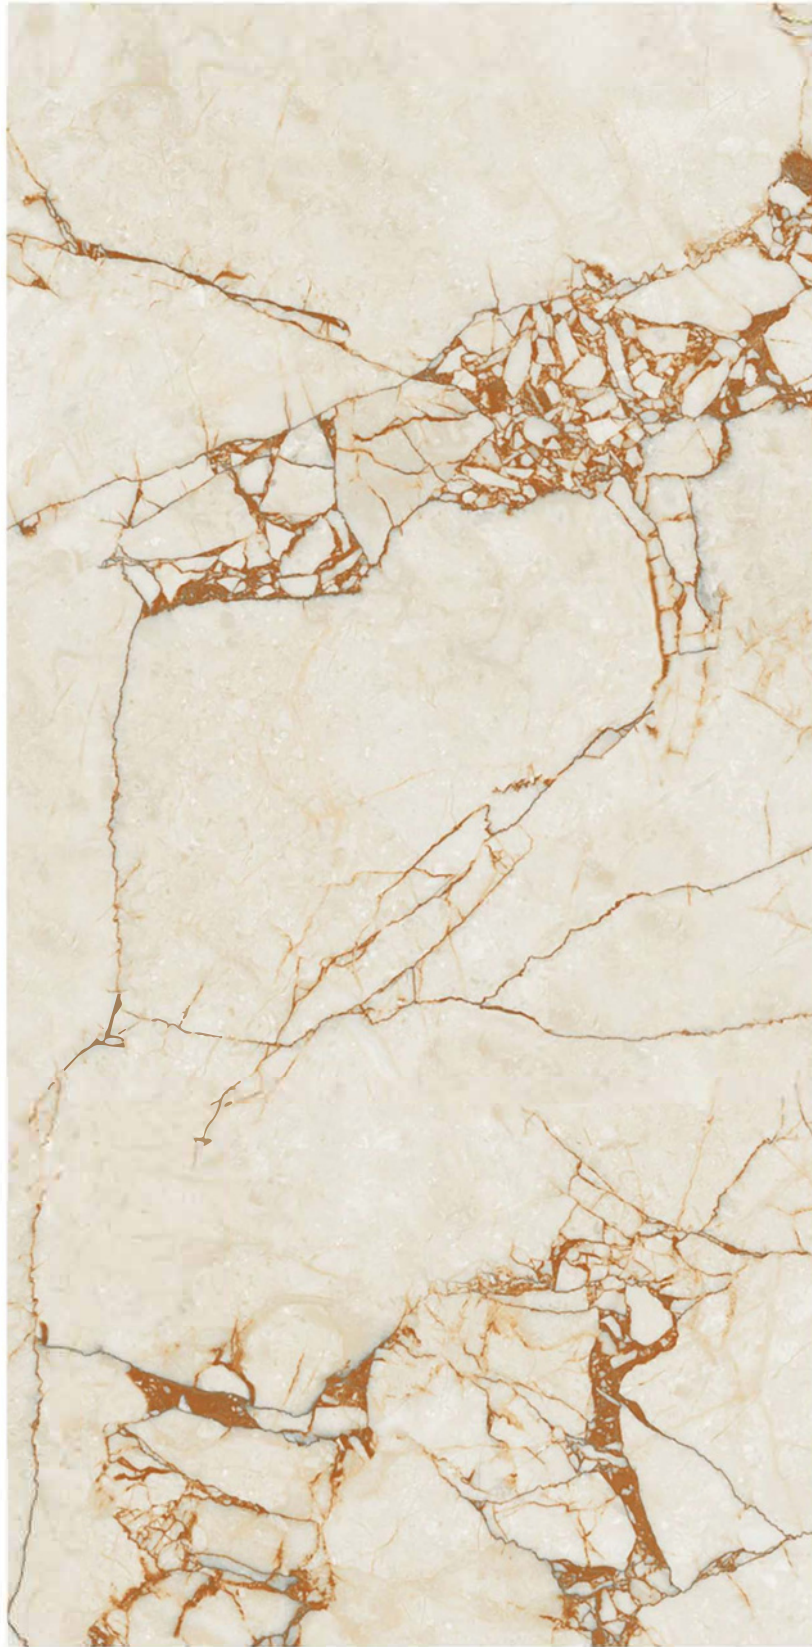

## ESTILO NATURAL

SIZE :  
600x1200MM

RANDOM

Available In | 600x600mm  
800x800mm | 800x1600mm

**Glossy**  
COLLECTION

Glossy  
COLLECTION