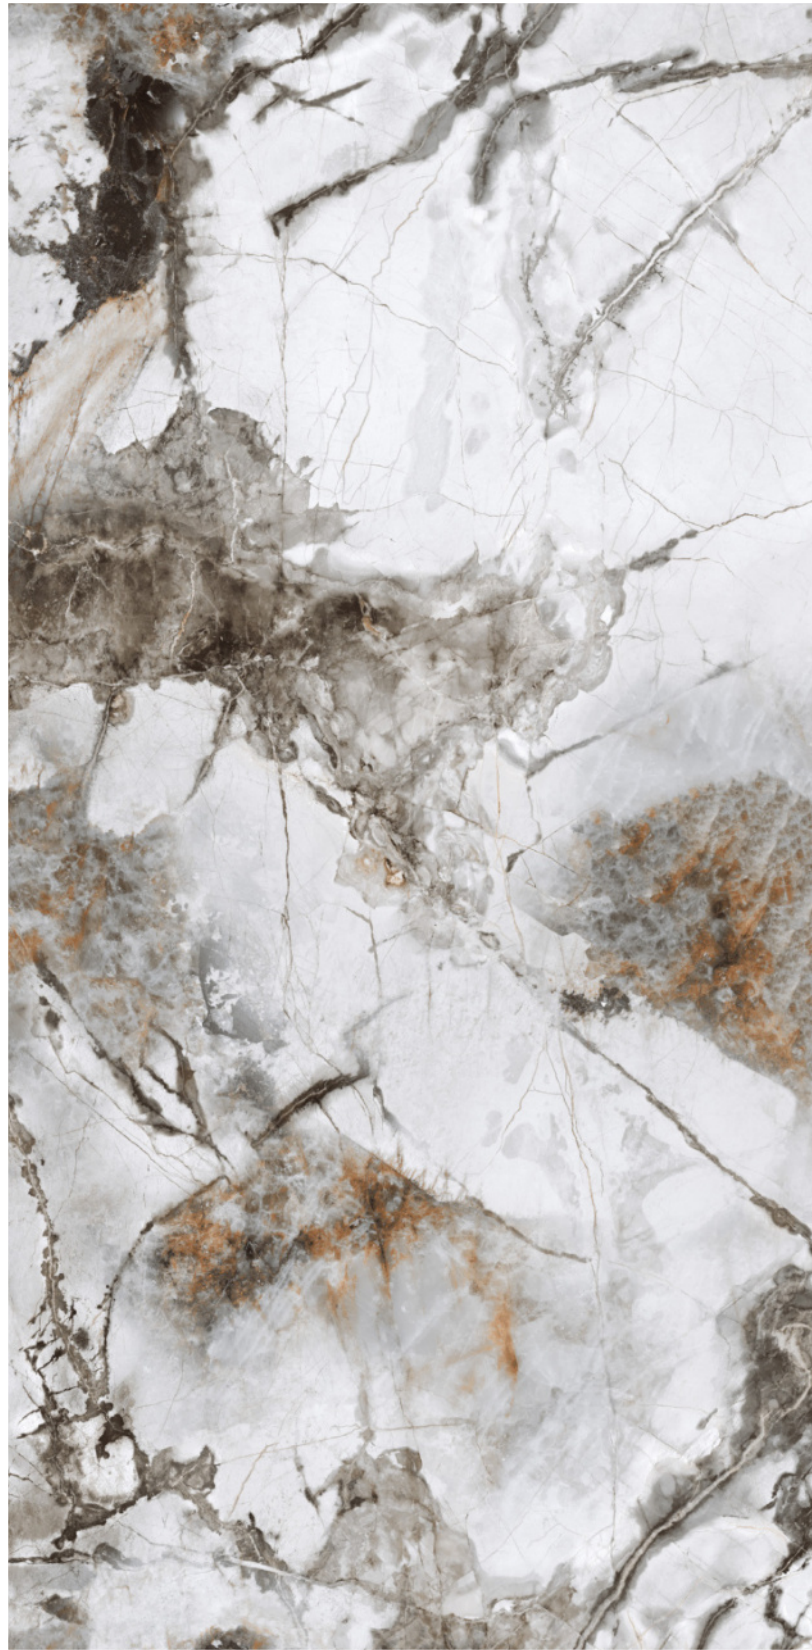

## CLASSIC ONYX BEIGE

SIZE :  
600x1200MM

RANDOM

Available In | 600x600mm  
800x800mm | 800x1600mm

**Glossy**  
COLLECTION

**Glossy**  
COLLECTION