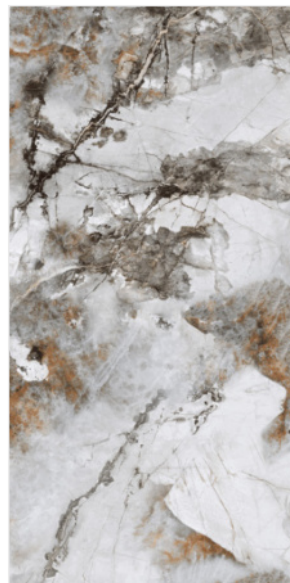

Available In | 600x600mm
800x800mm | 800x1600mm

Glossy
COLLECTION