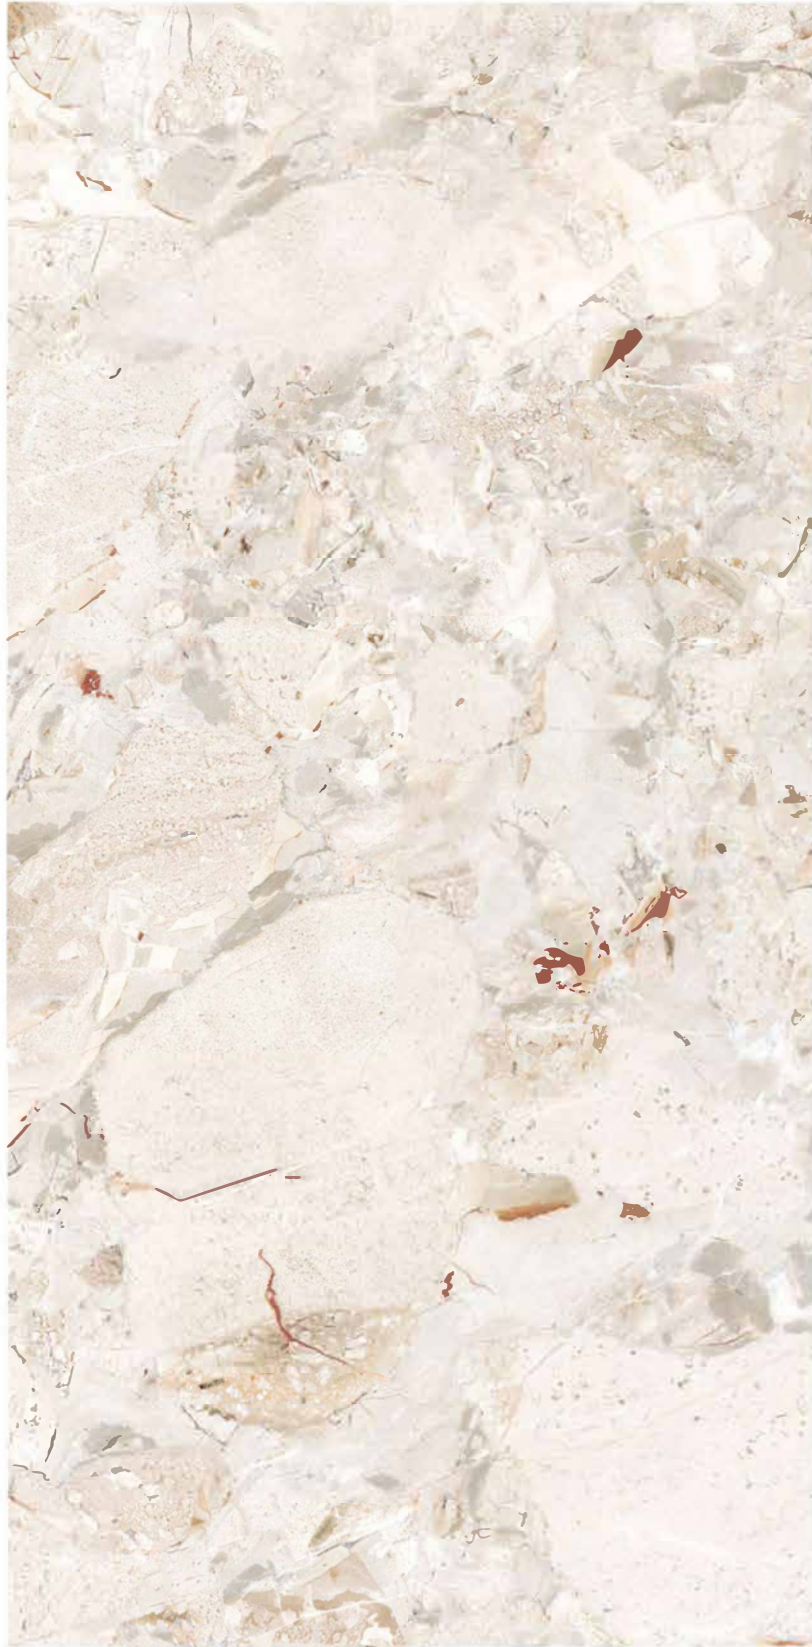

ICONIC WHITE

SIZE :
600x1200MM

RANDOM