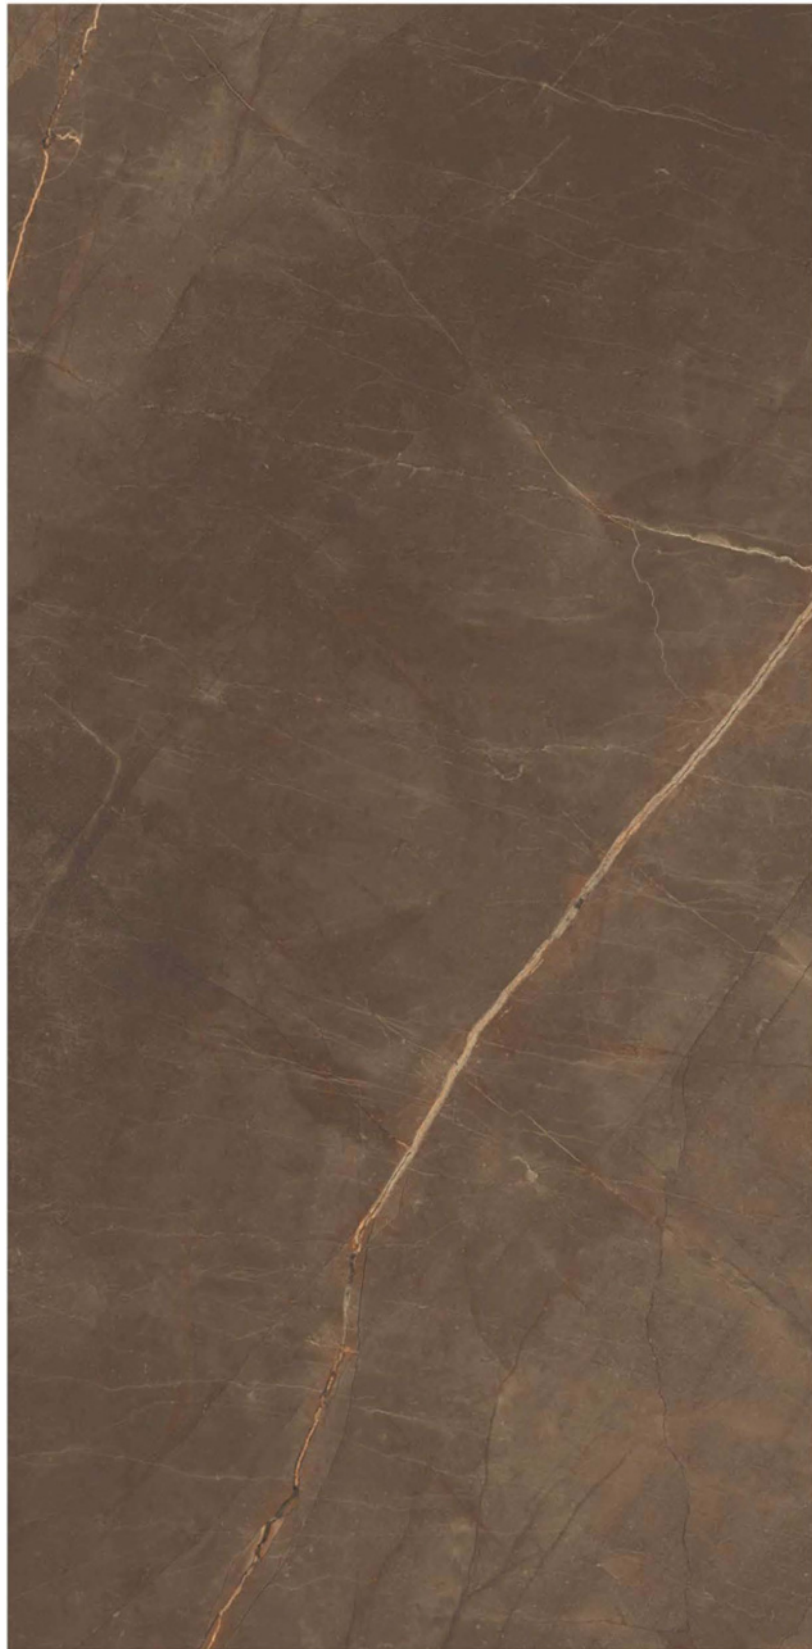

# ALASKA GREY

SIZE :  
600x1200MM

RANDOM

Available In | 600x600mm  
800x800mm | 800x1600mm

**Glossy**  
COLLECTION

Glossy  
COLLECTION