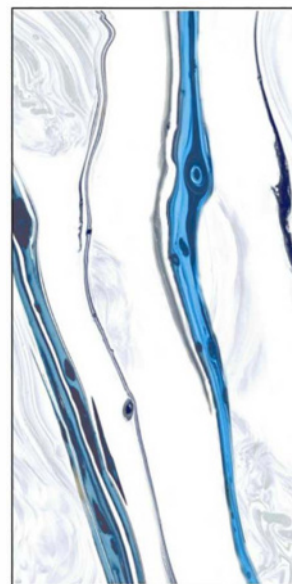

## ESPEN GREY

SIZE :  
600x1200MM

RANDOM  
■■■■

Available In | 600x600mm  
800x800mm | 800x1600mm

**Glossy**  
COLLECTION

Glossy  
COLLECTION

## EMILIANA AQUA

SIZE :  
600x1200MM

RANDOM  
■■■■

Available In | 600x600mm  
800x800mm | 800x1600mm

**Glossy**  
COLLECTION

**Glossy**  
COLLECTION