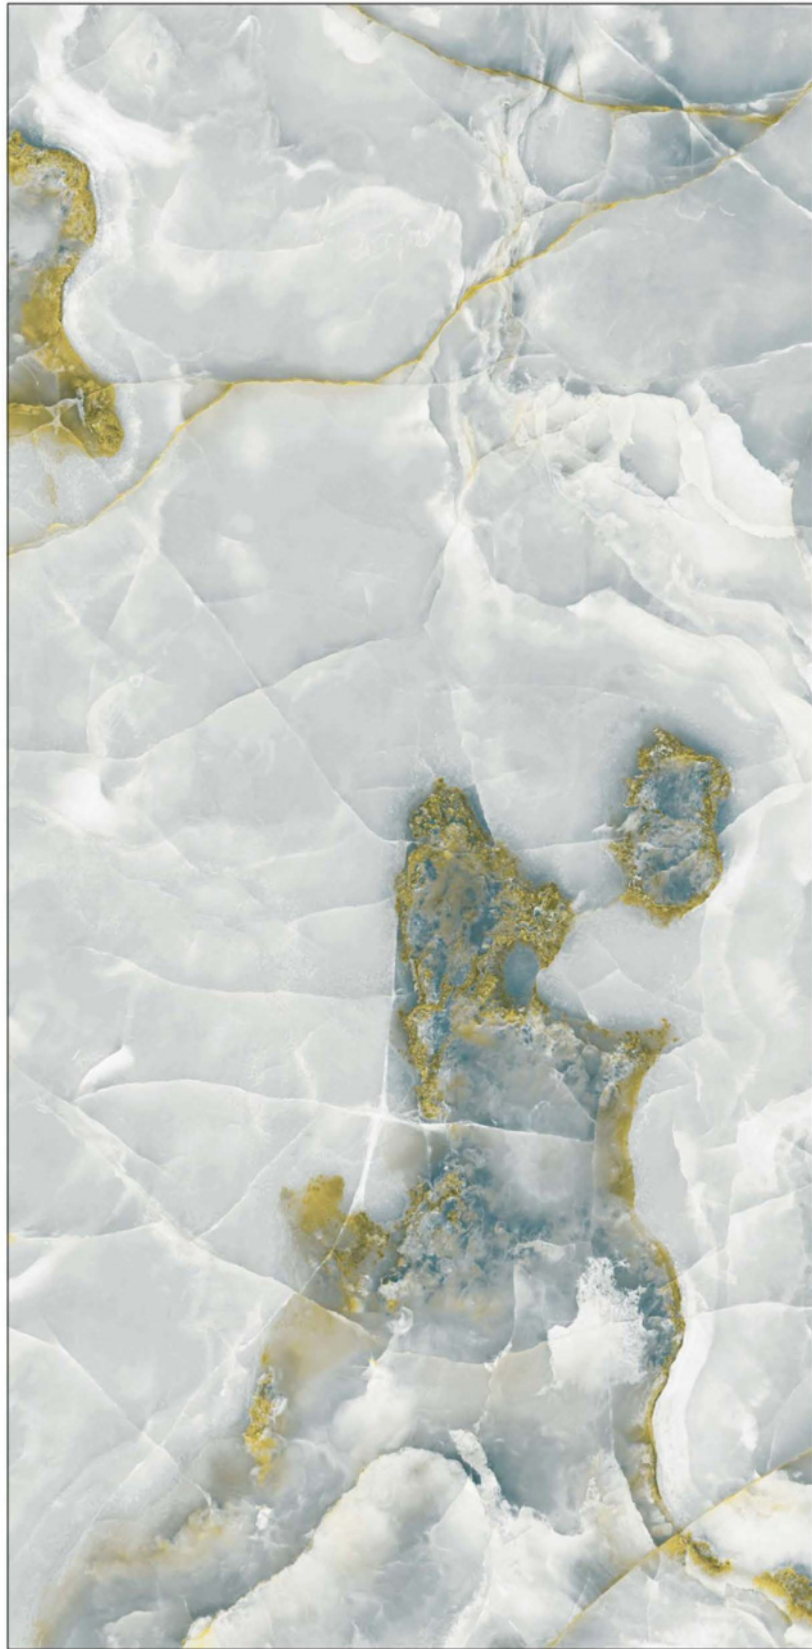

## CRYSTAL PEARL

SIZE :  
600x1200MM

RANDOM

Available In | 600x600mm  
800x800mm | 800x1600mm

**Glossy**  
COLLECTION

**Glossy**  
COLLECTION